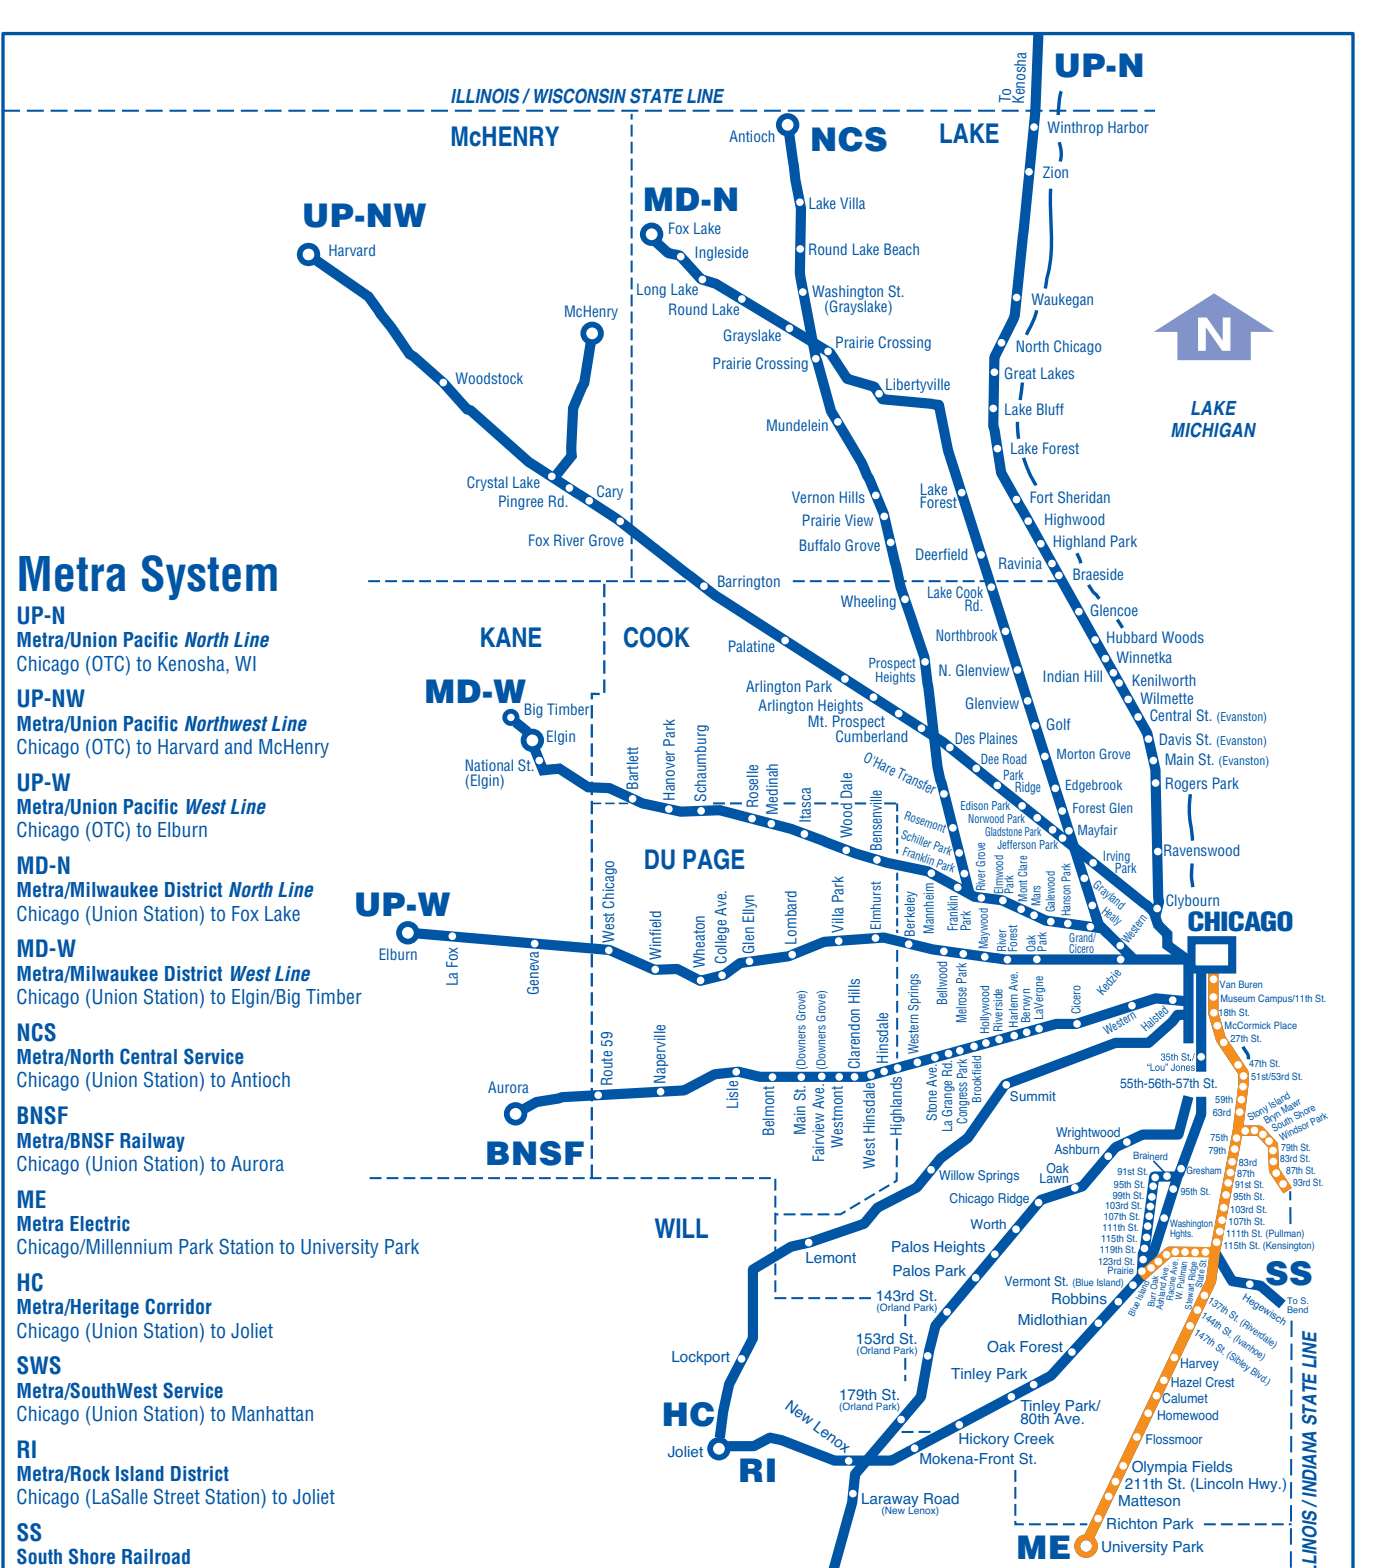

Chicago to University Park - Monday through Saturday

Chicago to University Park - Monday through Saturday

Large train schedule table with columns for STATIONS, time slots (AM, PM), and departure/arrival times for various routes.

BI NUMBER OF BICYCLES ALLOWED PER TRAIN. TWO STANDARD BICYCLES PER TRAIN CAR WILL BE ACCOMMODATED ON ALL SATURDAY TRAINS. BI NUMBER OF BICYCLES ALLOWED PER TRAIN. TWO STANDARD BICYCLES PER TRAIN CAR WILL BE ACCOMMODATED ON ALL SATURDAY TRAINS.

University Park to Chicago - Sunday*

Train schedule table for University Park to Chicago on Sunday, listing stations and departure times.

STATION INFORMATION

Table providing location details and notes for various stations along the route.

Chicago to University Park - Sunday*

Train schedule table for Chicago to University Park on Sunday, listing stations and departure times.

Flag Stop - Stops to discharge passengers on notice to conductor and to pick up passengers on station platform visible to engineers. Sunday schedules are in effect on major holidays.