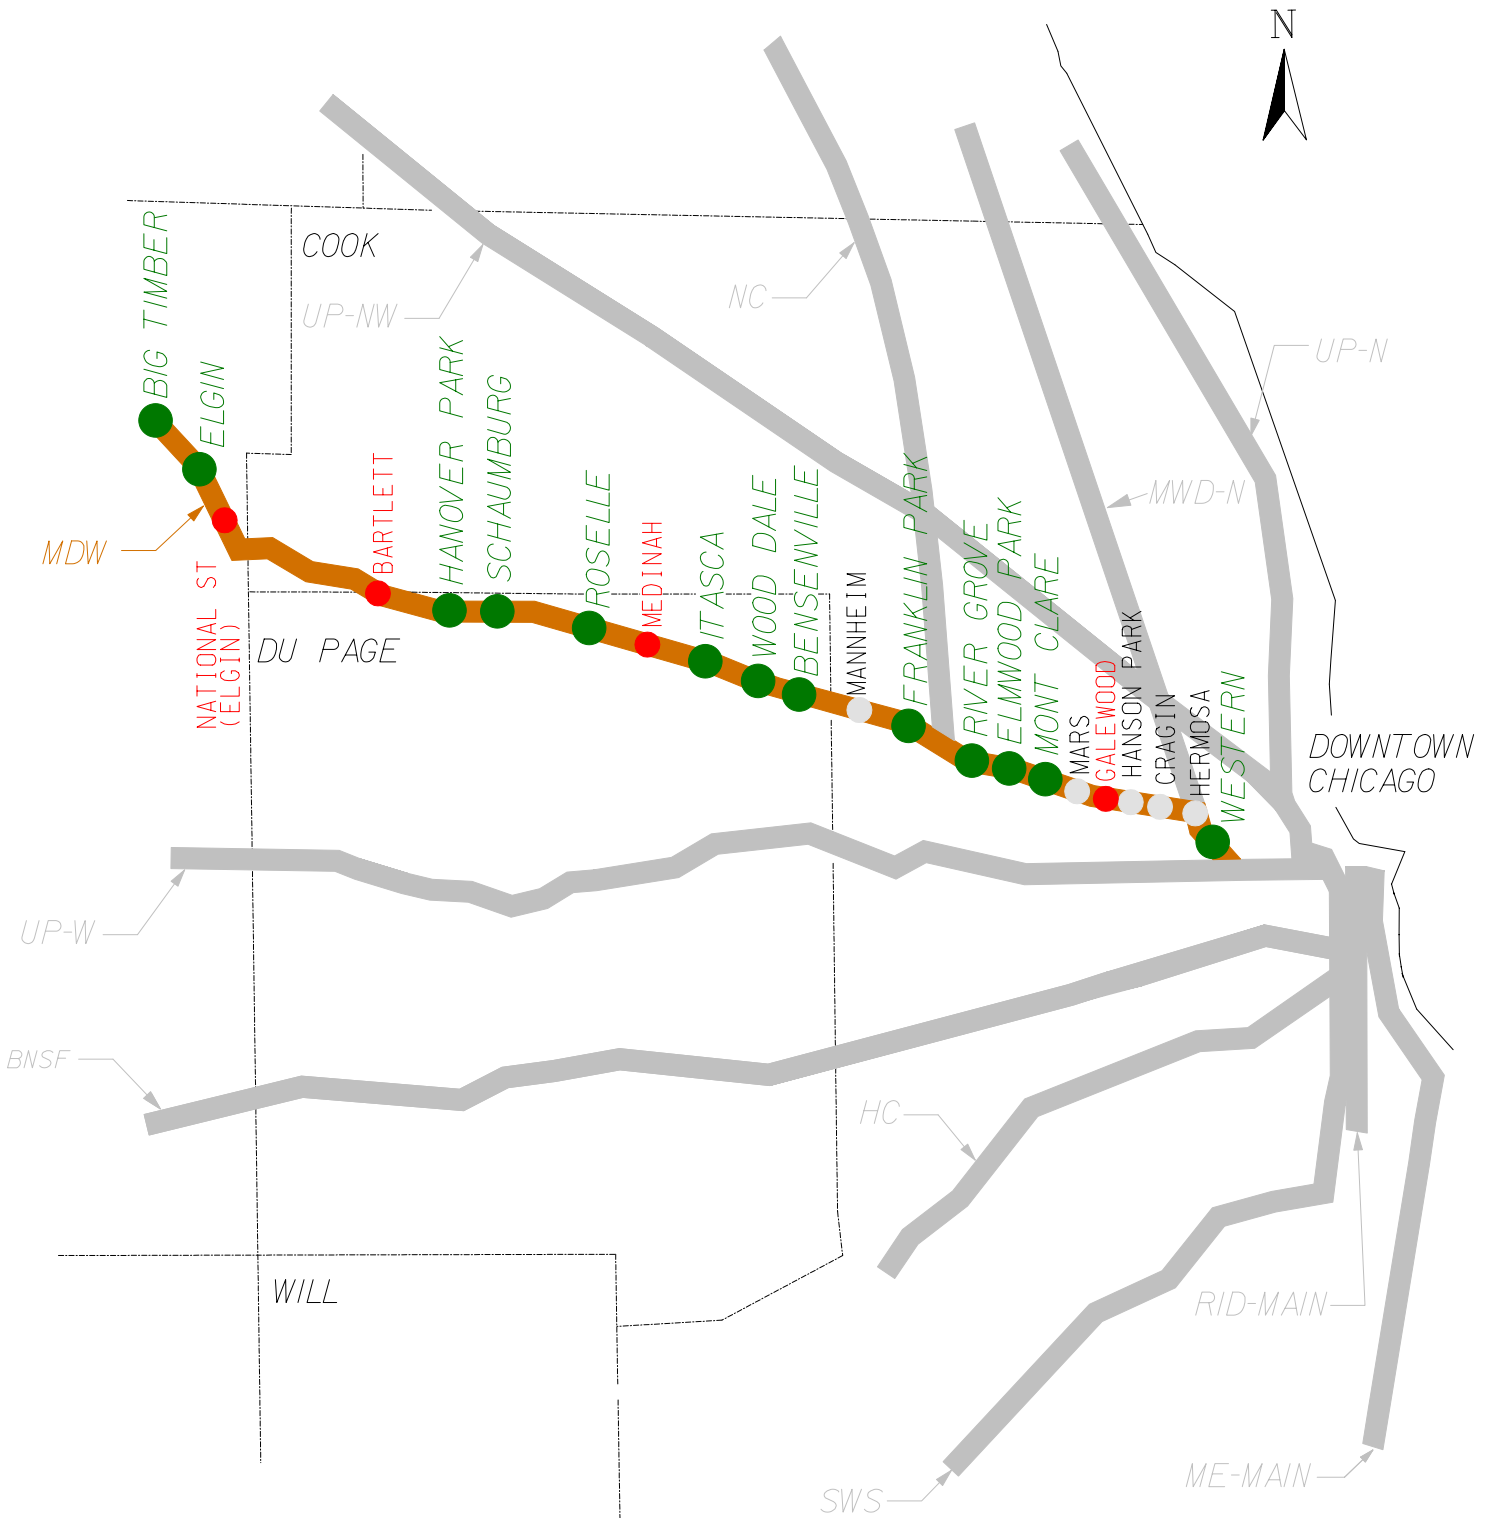

# MILWAUKEE DISTRICT WEST LINE

## LEGEND

- FULLY ACCESSIBLE STATION
- PARTIALLY ACCESSIBLE STATION
- INACCESSIBLE STATION