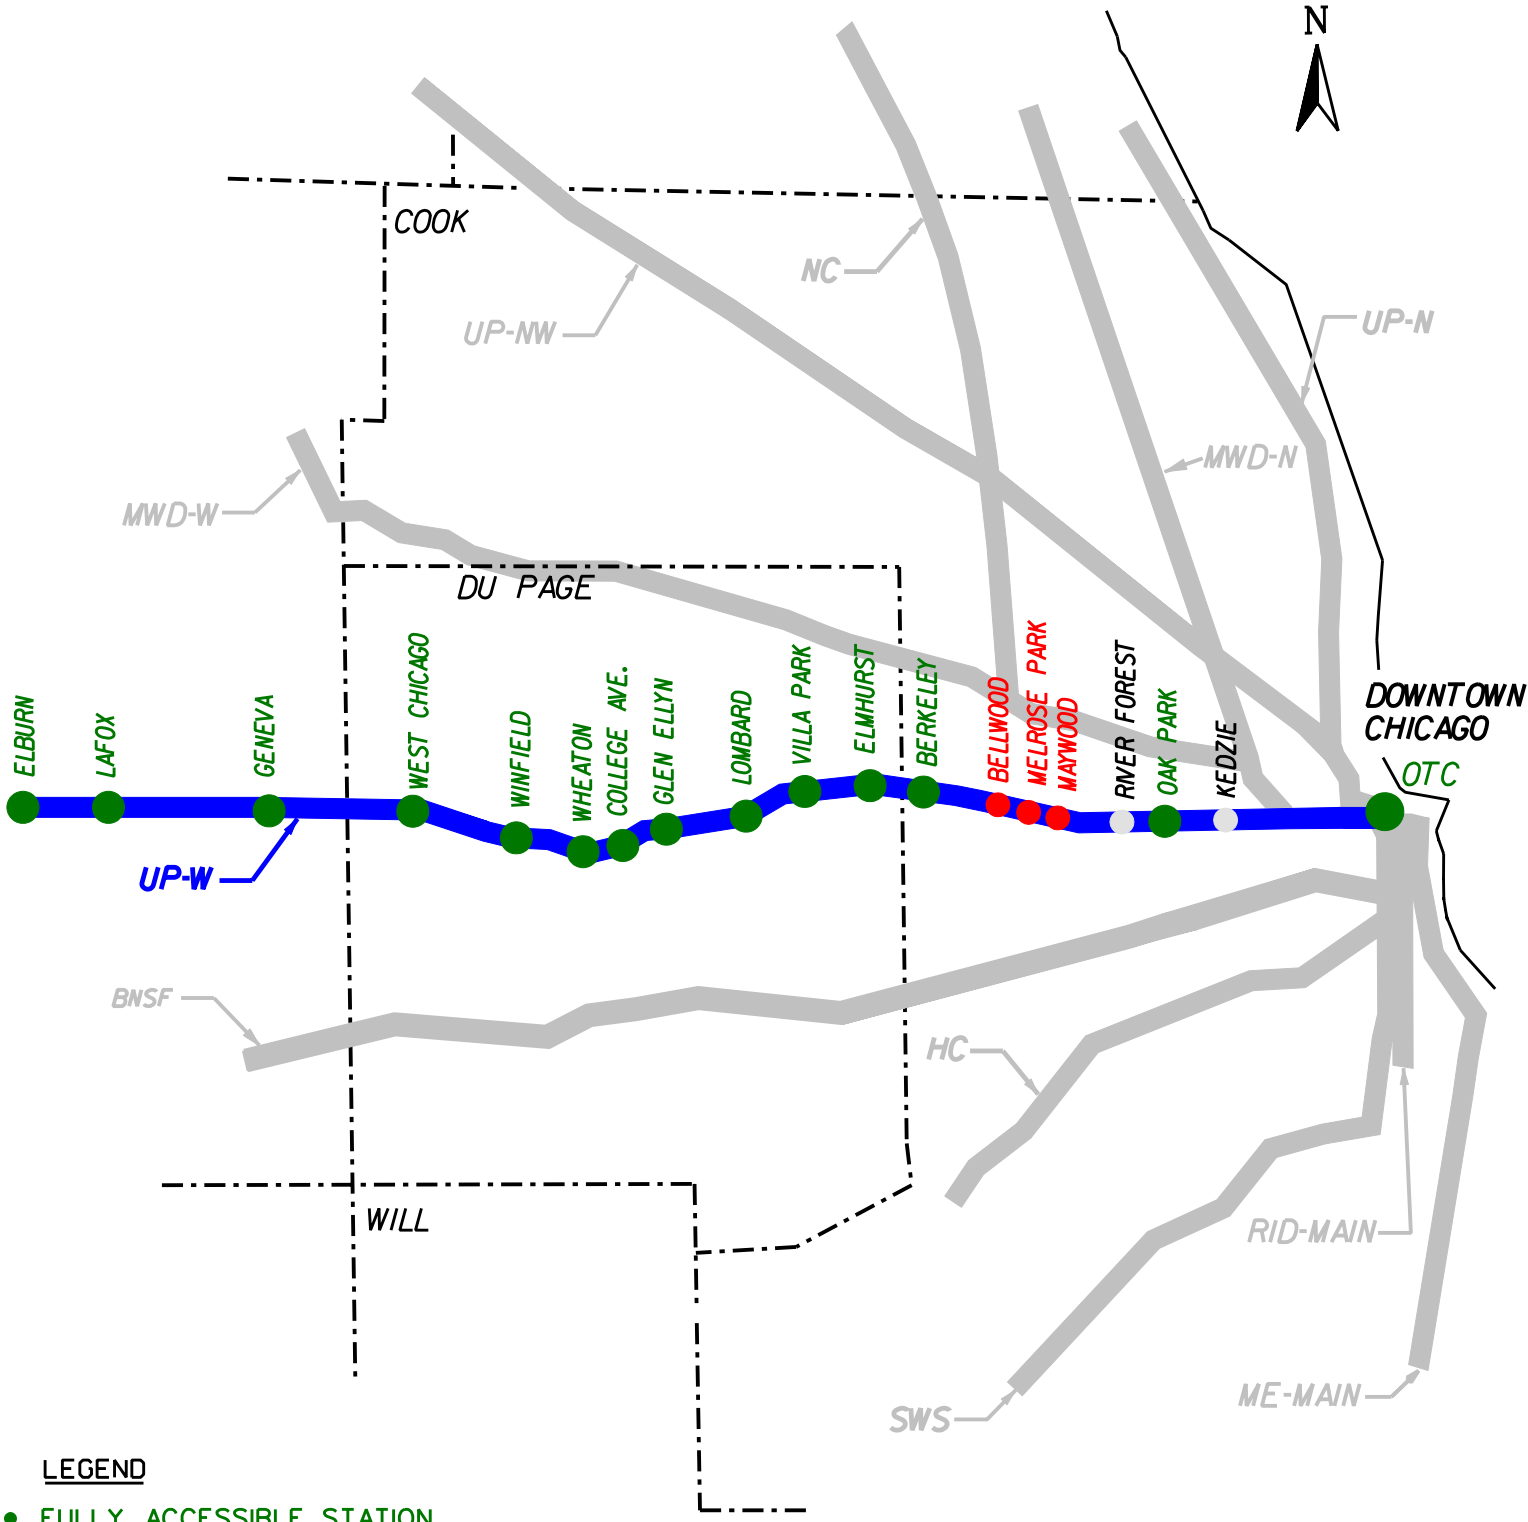

Metra

UNION PACIFIC WEST LINE

LEGEND

- FULLY ACCESSIBLE STATION
- PARTIALLY ACCESSIBLE STATION
- INACCESSIBLE STATION