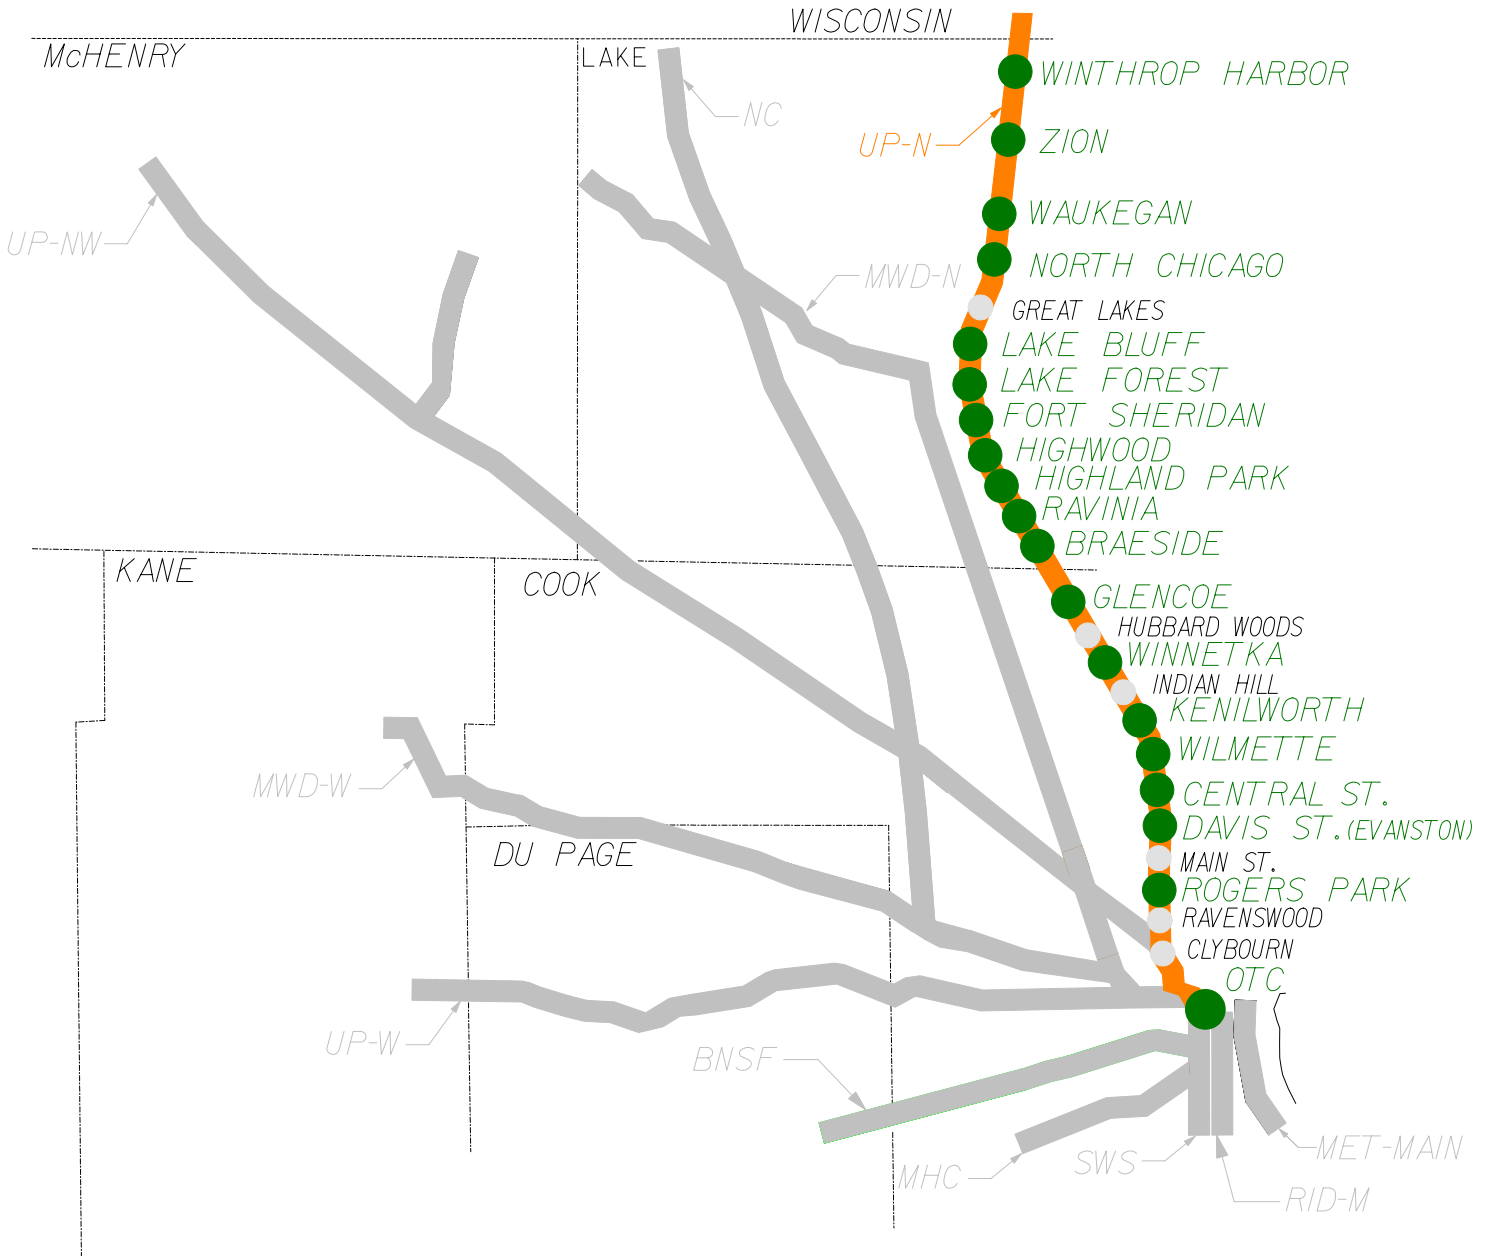

UNION PACIFIC NORTH LINE

LEGEND

- FULLY ACCESSIBLE STATION
- INACCESSIBLE STATION