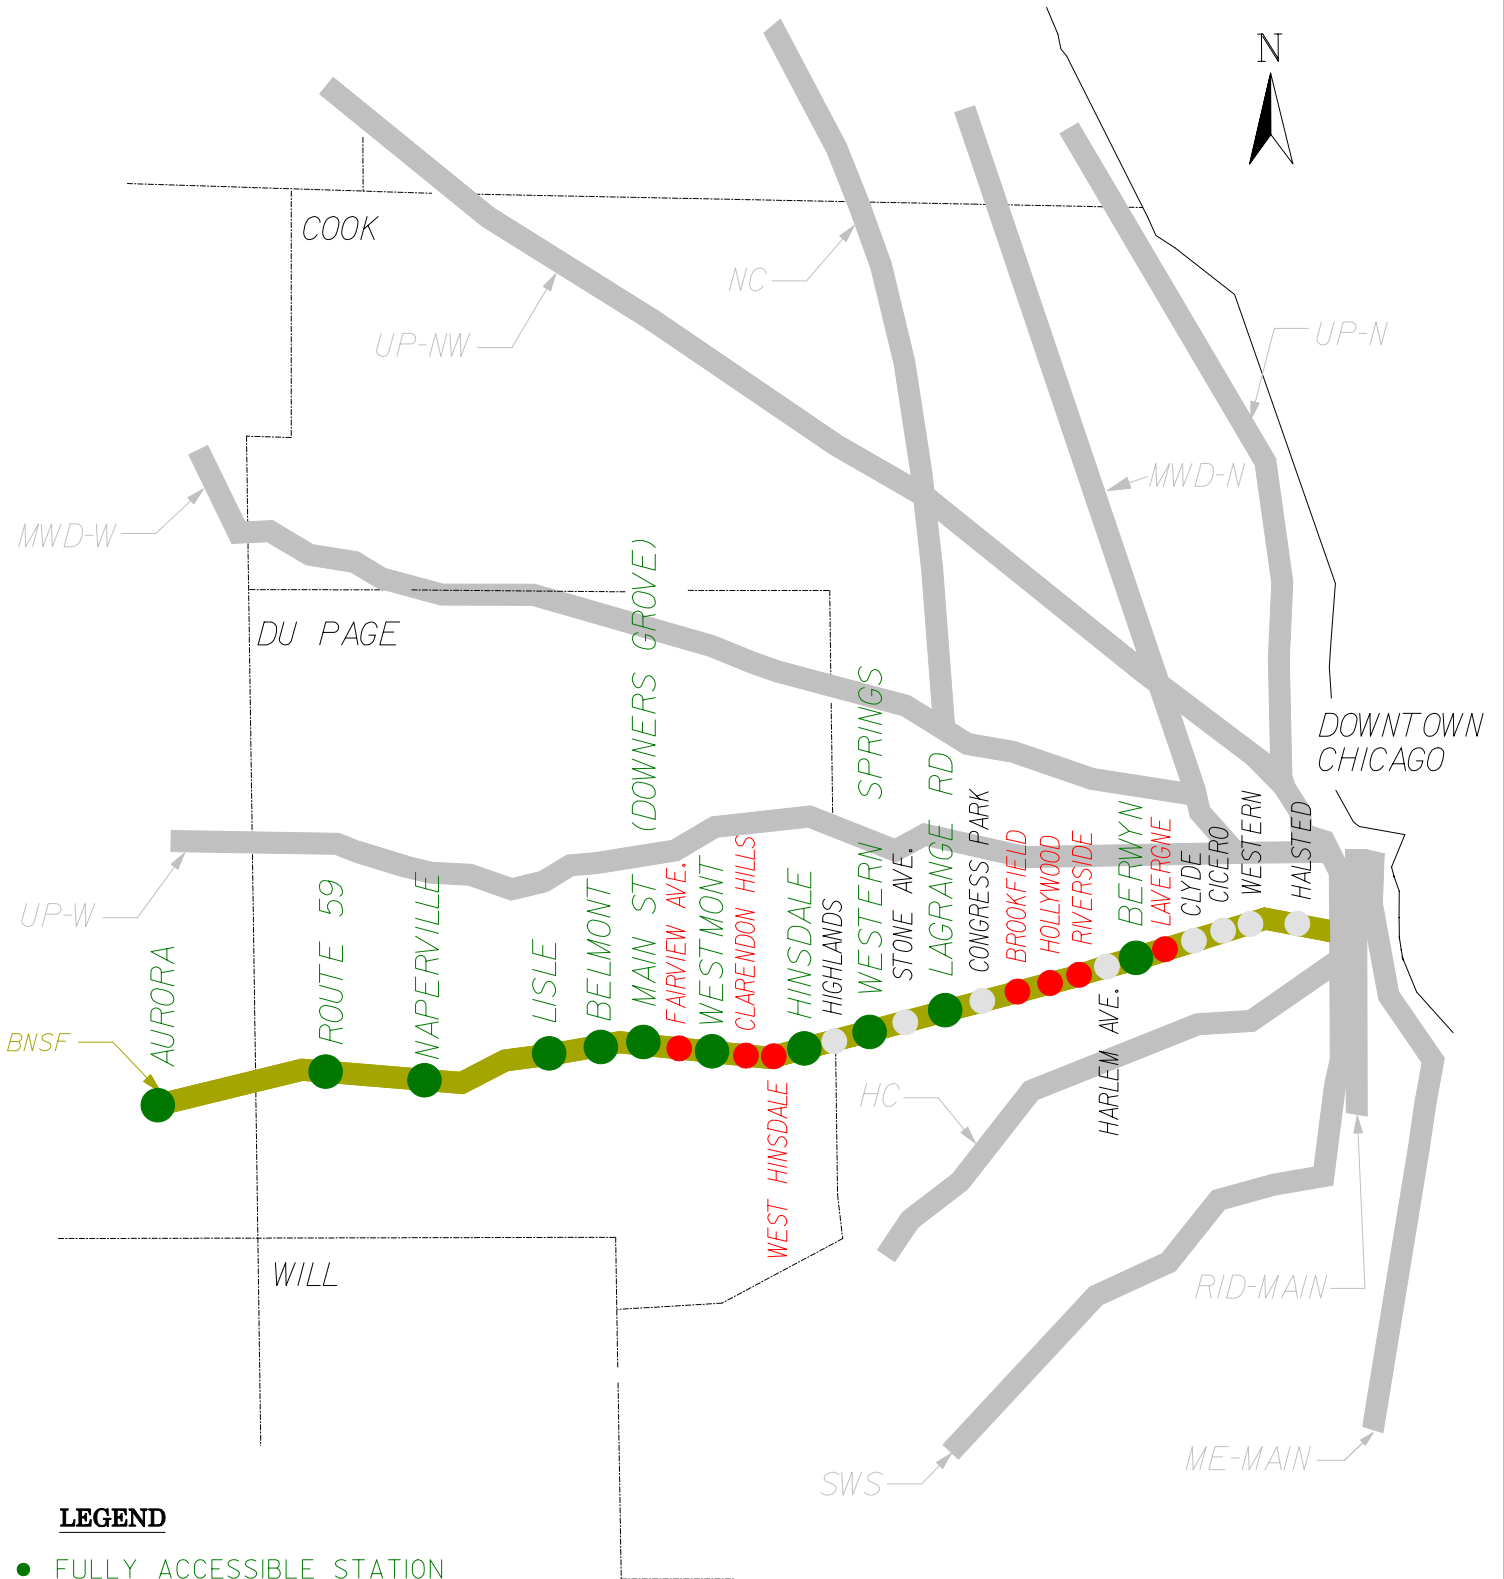

BURLINGTON NORTHERN SANTA FE LINE

LEGEND

- FULLY ACCESSIBLE STATION
- PARTIALLY ACCESSIBLE STATION
- INACCESSIBLE STATION