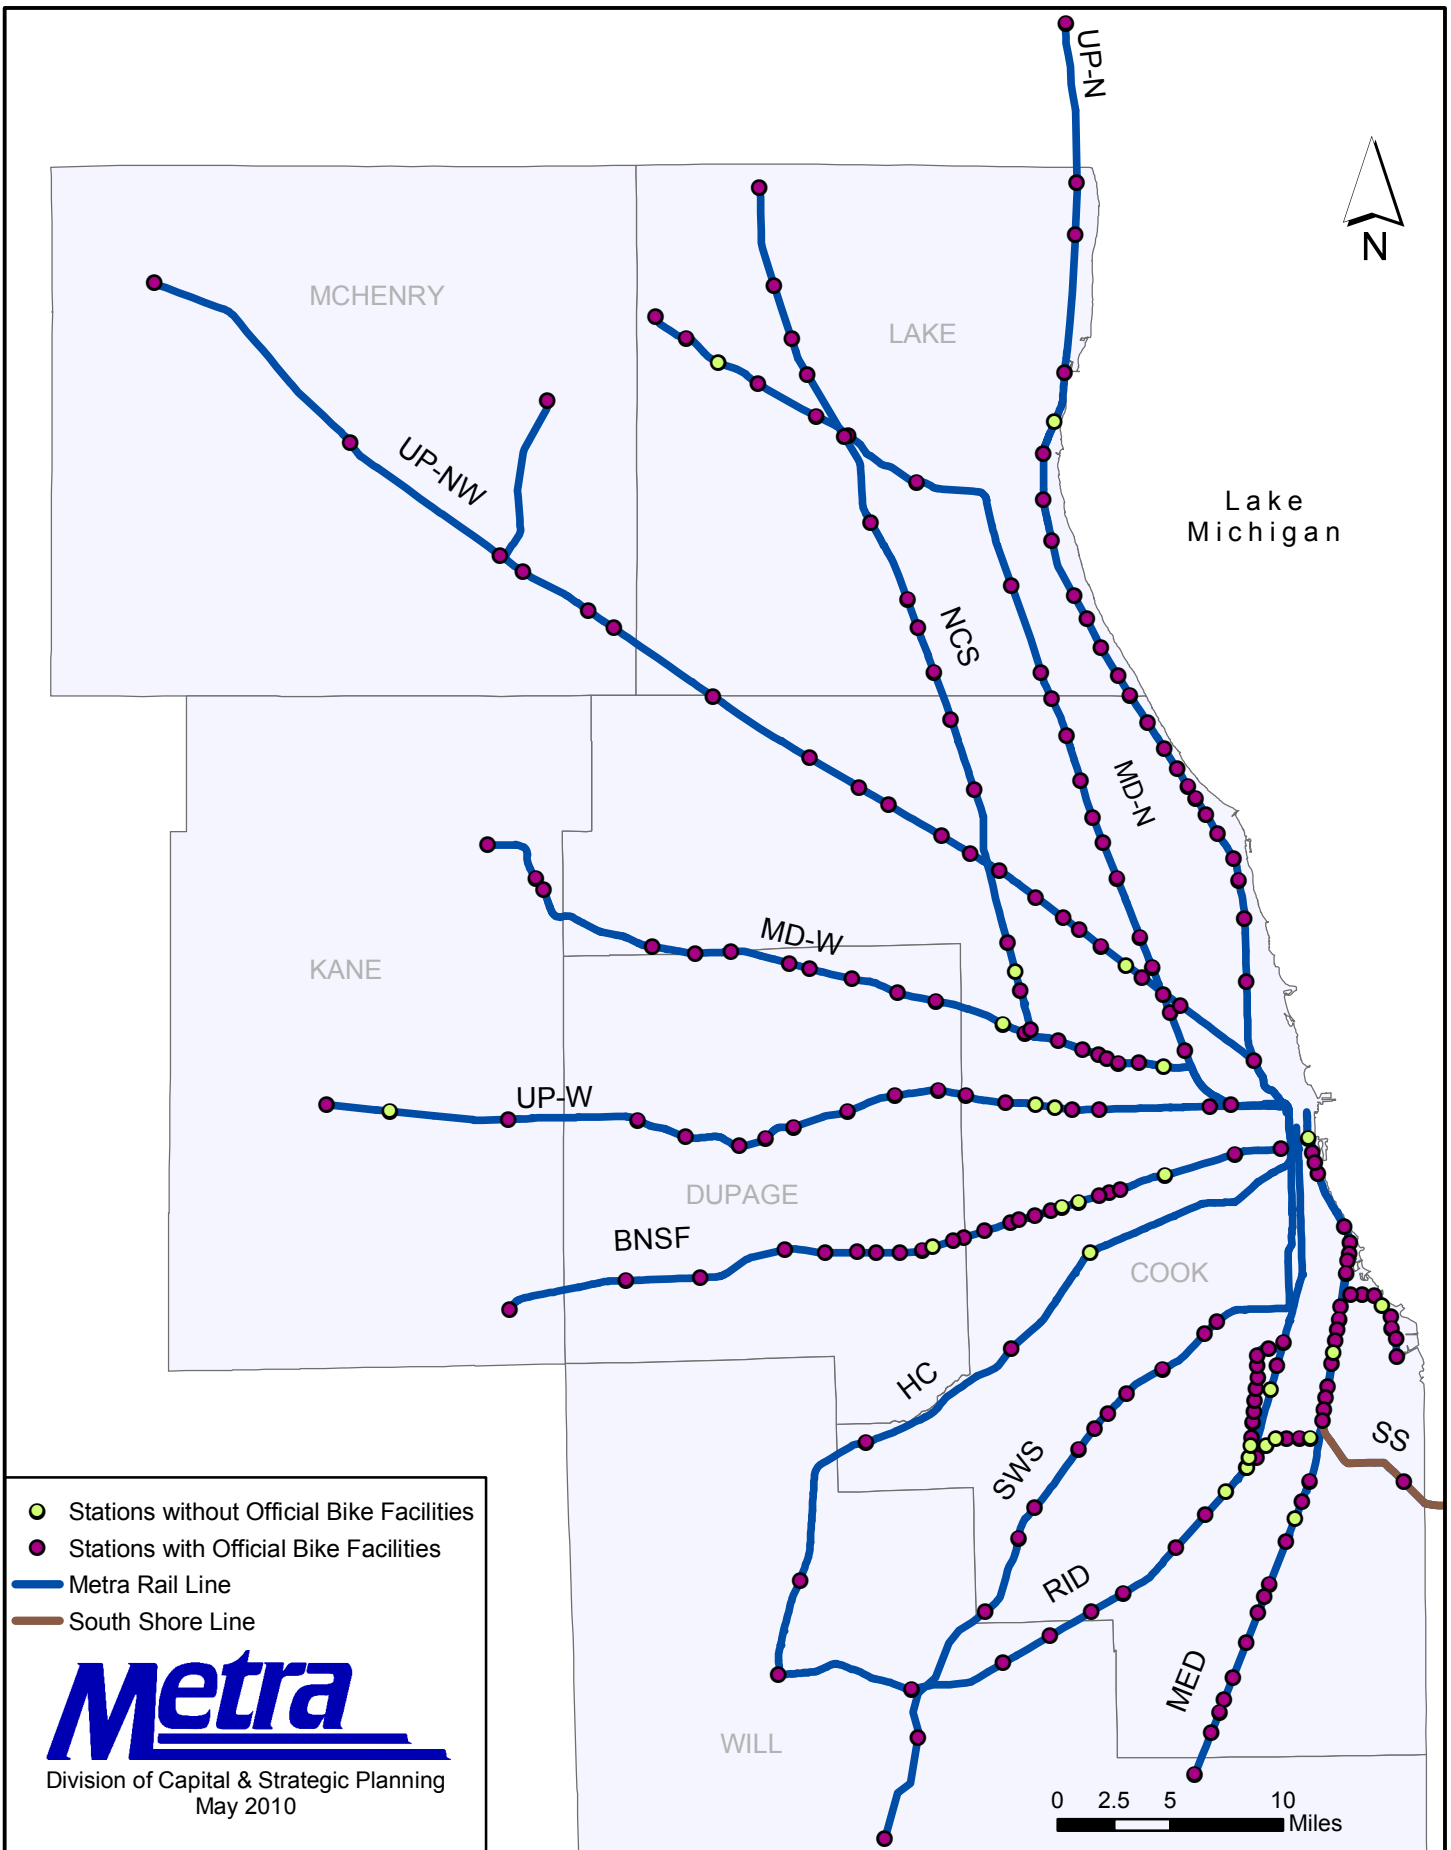

# Metra Stations with Official Bicycle-Parking Facilities

# Bike Parking Availability at Metra Stations

Metra Electric-South Chicago	
Stony Island	Yes
Bryn Mawr	Yes
South Shore	Yes
Windsor Park	No
Cheltenham, 79th St.	Yes
83rd Street	Yes
87th Street	Yes
South Chicago, 93rd St.	Yes

Metra Electric-Blue Island	
State Street	No
Stewart Ridge	Yes
West Pullman	Yes
Racine Avenue	No
Ashland Avenue	No
Burr Oak	Yes
Blue Island	No

Metra Electric-Main Line	
Museum Campus/11th St.	No
18th Street	Yes
McCormick Place	Yes
27th Street	Yes
47th St., Kenwood	Yes
53rd St., Hyde Park	Yes
55th-56th-57th St.	Yes
59th St., Univ. of Chicago	Yes
63rd Street	Yes
75th St., Grand Crossing	Yes
79th St., Chatham	Yes
83rd St., Avalon Park	Yes
87th St., Woodruff	Yes
91st St., Chesterfield	No
95th St., Chicago State Univ.	Yes
103rd St., Rosemoor	Yes
107th Street	Yes
111th St., Pullman	Yes
Kensington, 115th St.	Yes
Riverdale	Yes
Ivanhoe	Yes
147th St., Sibley Blvd.	No
Harvey	Yes
Hazel Crest	Yes
Calumet	Yes
Homewood	Yes
Flossmoor	Yes
Olympia Fields	Yes
211th St., Lincoln Hwy.	Yes
Matteson	Yes
Richton Park	Yes
University Park	Yes

Rock Island District-Main Line	
Gresham	Yes
95th Street, Longwood	Yes
103rd St., Washington Hts	No
Vermont St., Blue Island	Yes
Robbins	No
Midlothian	Yes
Oak Forest	Yes
Tinley Park	Yes
80th Avenue, Tinley Park	Yes
Hickory Creek	Yes
Mokena	Yes
New Lenox	Yes
Joliet	Yes